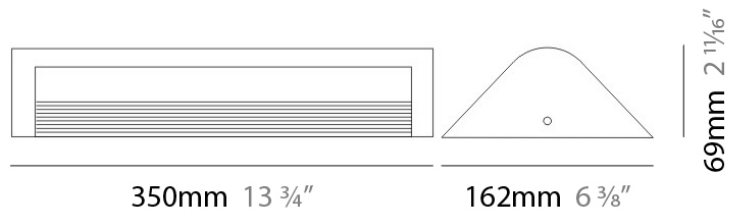

PROJECT
TYPE
NOTES
QUANTITY
DATE

HOT SURFACE

D23024

GENERAL

Series: Hot
Division: Design
Mounting Type: Surface
Mounting Location: Wall

PHYSICAL

Shape: Abstract
Length (mm): 350
Length (in): 13 3/4
Height (mm): 162
Height (in): 6 3/8
Extension (mm): 69
Extension (in): 2 11/16
Light Distribution: Direct / Indirect
Weight (kg): 1.8
Weight (lbs): 4
Fixture Finish: Chrome
Fixture Material: Metal

ELECTRICAL

Number of Lamps: 1
Lamp Type: LED Retrofit / Halogen
Lamp Shape: T3
Bulb Included: Bulb Not Included
Total Output Wattage (W): 18 / 150
Max. Wattage Per Lamp (W): 18 / 150
Lamp Base: RSC
Dimming: Non-Dimmable
Input Voltage (V): 120

LED

OPTICAL

RATINGS AND CERTIFICATIONS

Certified By: CSA Certified to UL and CSA Standards
IP rating: IP20